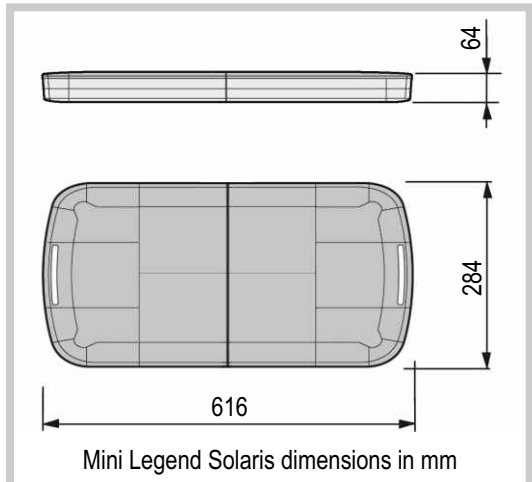

1 Last generation LED diodes.
 2 Parabolic reflector maximizes LED light intensity.

High security magnetic mount, tested on high speed roads at 200Km/h.

3 position cigarette plug: day/night/off.

Mini Legend Solaris dimensions in mm