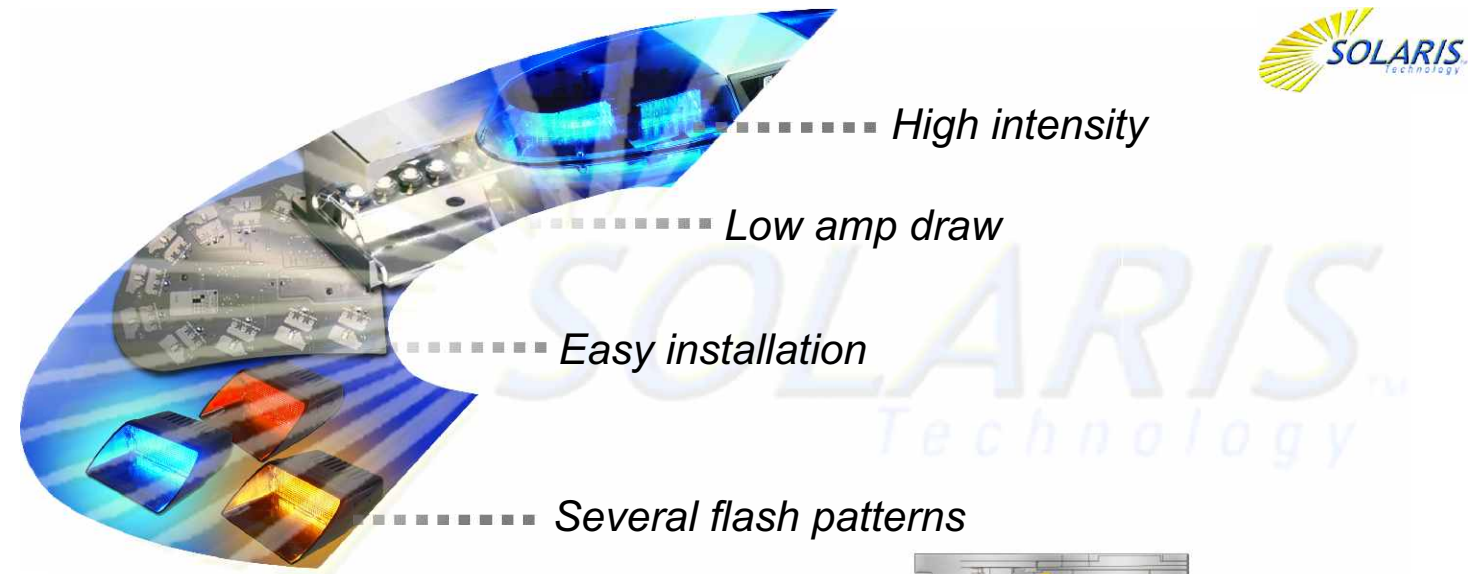

ROC SOLARIS TECHNOLOGY (Reliable Onboard Circuitry). ROC technology eliminates 85% of potential failure points in the lightbar, reducing repair costs and increasing the hours your emergency vehicles stay on the road. ROC incorporates a printed circuit board in one assembly to reduce the amount of electrical connections found in a typical lightbar.

360 DEGREE COVERAGE. Solaris technology and ROC design provides exceptional 360 degree coverage, which results in the elimination of any dark spots and superior off-axis warning around the lightbar.

INCREASED SECURITY. Better grip, stability and security to the vehicle on the road due to its less aerodynamic drag.

COST SAVINGS. Less fuel consumption thanks to its low-profile and improved aerodynamics. Furthermore, ROC technology reduces repairing costs and it allows more vehicle rotation on the road.

Approvals
 The Mini Legend series is approved according the Standard R-65.
Priority lights:
 - **Blue.** Flash, rotating and day / night.
 - **Amber.** Flash.
 - **Red.** Flash and day / night.
 The Mini Legend series complies with the European Directive 2004/104/CE.
IP protection IP66.

Easy flash pattern change through a magnet.

Legend 24" perfectly fits with long vehicle signaling.

Federal Signal Vama offers to his customers, the high performance and efficiency **Solaris** technology. Traditional light systems spread it in a random direction, LED **Solaris** Technology reflects a strong light beam where it is needed most, on a wide angle, avoiding dark spots.