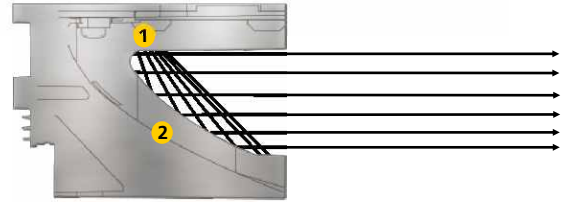

1 Last generation LED diodes.
2 Parabolic reflector maximizes LED light intensity.